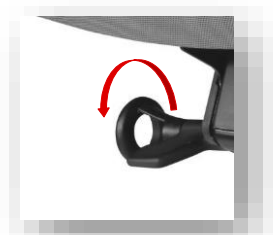

OPTIONS

- No Arms
- Multi Directional Adjustable Armrests
- Flare Fixed Armrests
- Black or White Frame & Base
- Nylon or Polished Aluminium Base

FINISH OPTIONS

Fabric, Vinyl or Leather Seat to selection
Coloured Mesh (Other than Black) *Special order

HIGHLIGHTS

Seat Depth Adjustment (standard)

Optional Polished Aluminium Base

Easy-Access Tension Control

Optional Adjustable Armrests

BIFMA
ANSI/BIFMA X5.1 Certified

Discreet 'INVISI'
Adjustable Lumbar Support