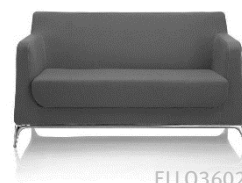

ELEGANCE

ELLO3601

ELLO3601

ELLO3602

ELLO3603

ELEGANCE

With beautifully curved lines, the ELEGANCE is a stunning representation of its name. Cleverly designed with comfort and style in mind, the ELEGANCE has a luxuriously padded seat offering superb comfort and aesthetic appeal.

Ideally suited to both formal and informal reception, waiting and breakout areas, the ELEGANCE imparts an ambience of warmth, comfort and style.

ELEGANCE

features + options

Cast Aluminium Legs

DIMENSIONS

	Nominal Dimensions:
1 seater	860w x 750d x 780h~
2 seater	1450w x 750d x 780h~
3 seater	1900w x 750d x 780h~