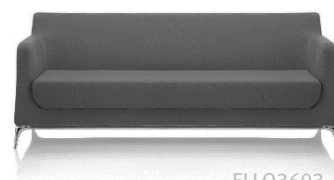

ELEGANCE

ELLO3601

ELLO3601

ELLO3602

ELLO3603

ELEGANCE

With beautifully curved lines, the ELEGANCE is a stunning representation of its name. Cleverly designed with comfort and style in mind, the ELEGANCE has a luxuriously padded seat offering superb comfort and aesthetic appeal.

Ideally suited to both formal and informal reception, waiting and breakout areas, the ELEGANCE imparts an ambience of warmth, comfort and style.

ELEGANCE

features + options

Cast Aluminium Legs

DIMENSIONS

	Nominal Dimensions:
1 seater	860w x 750d x 780h~
2 seater	1450w x 750d x 780h~
3 seater	1900w x 750d x 780h~