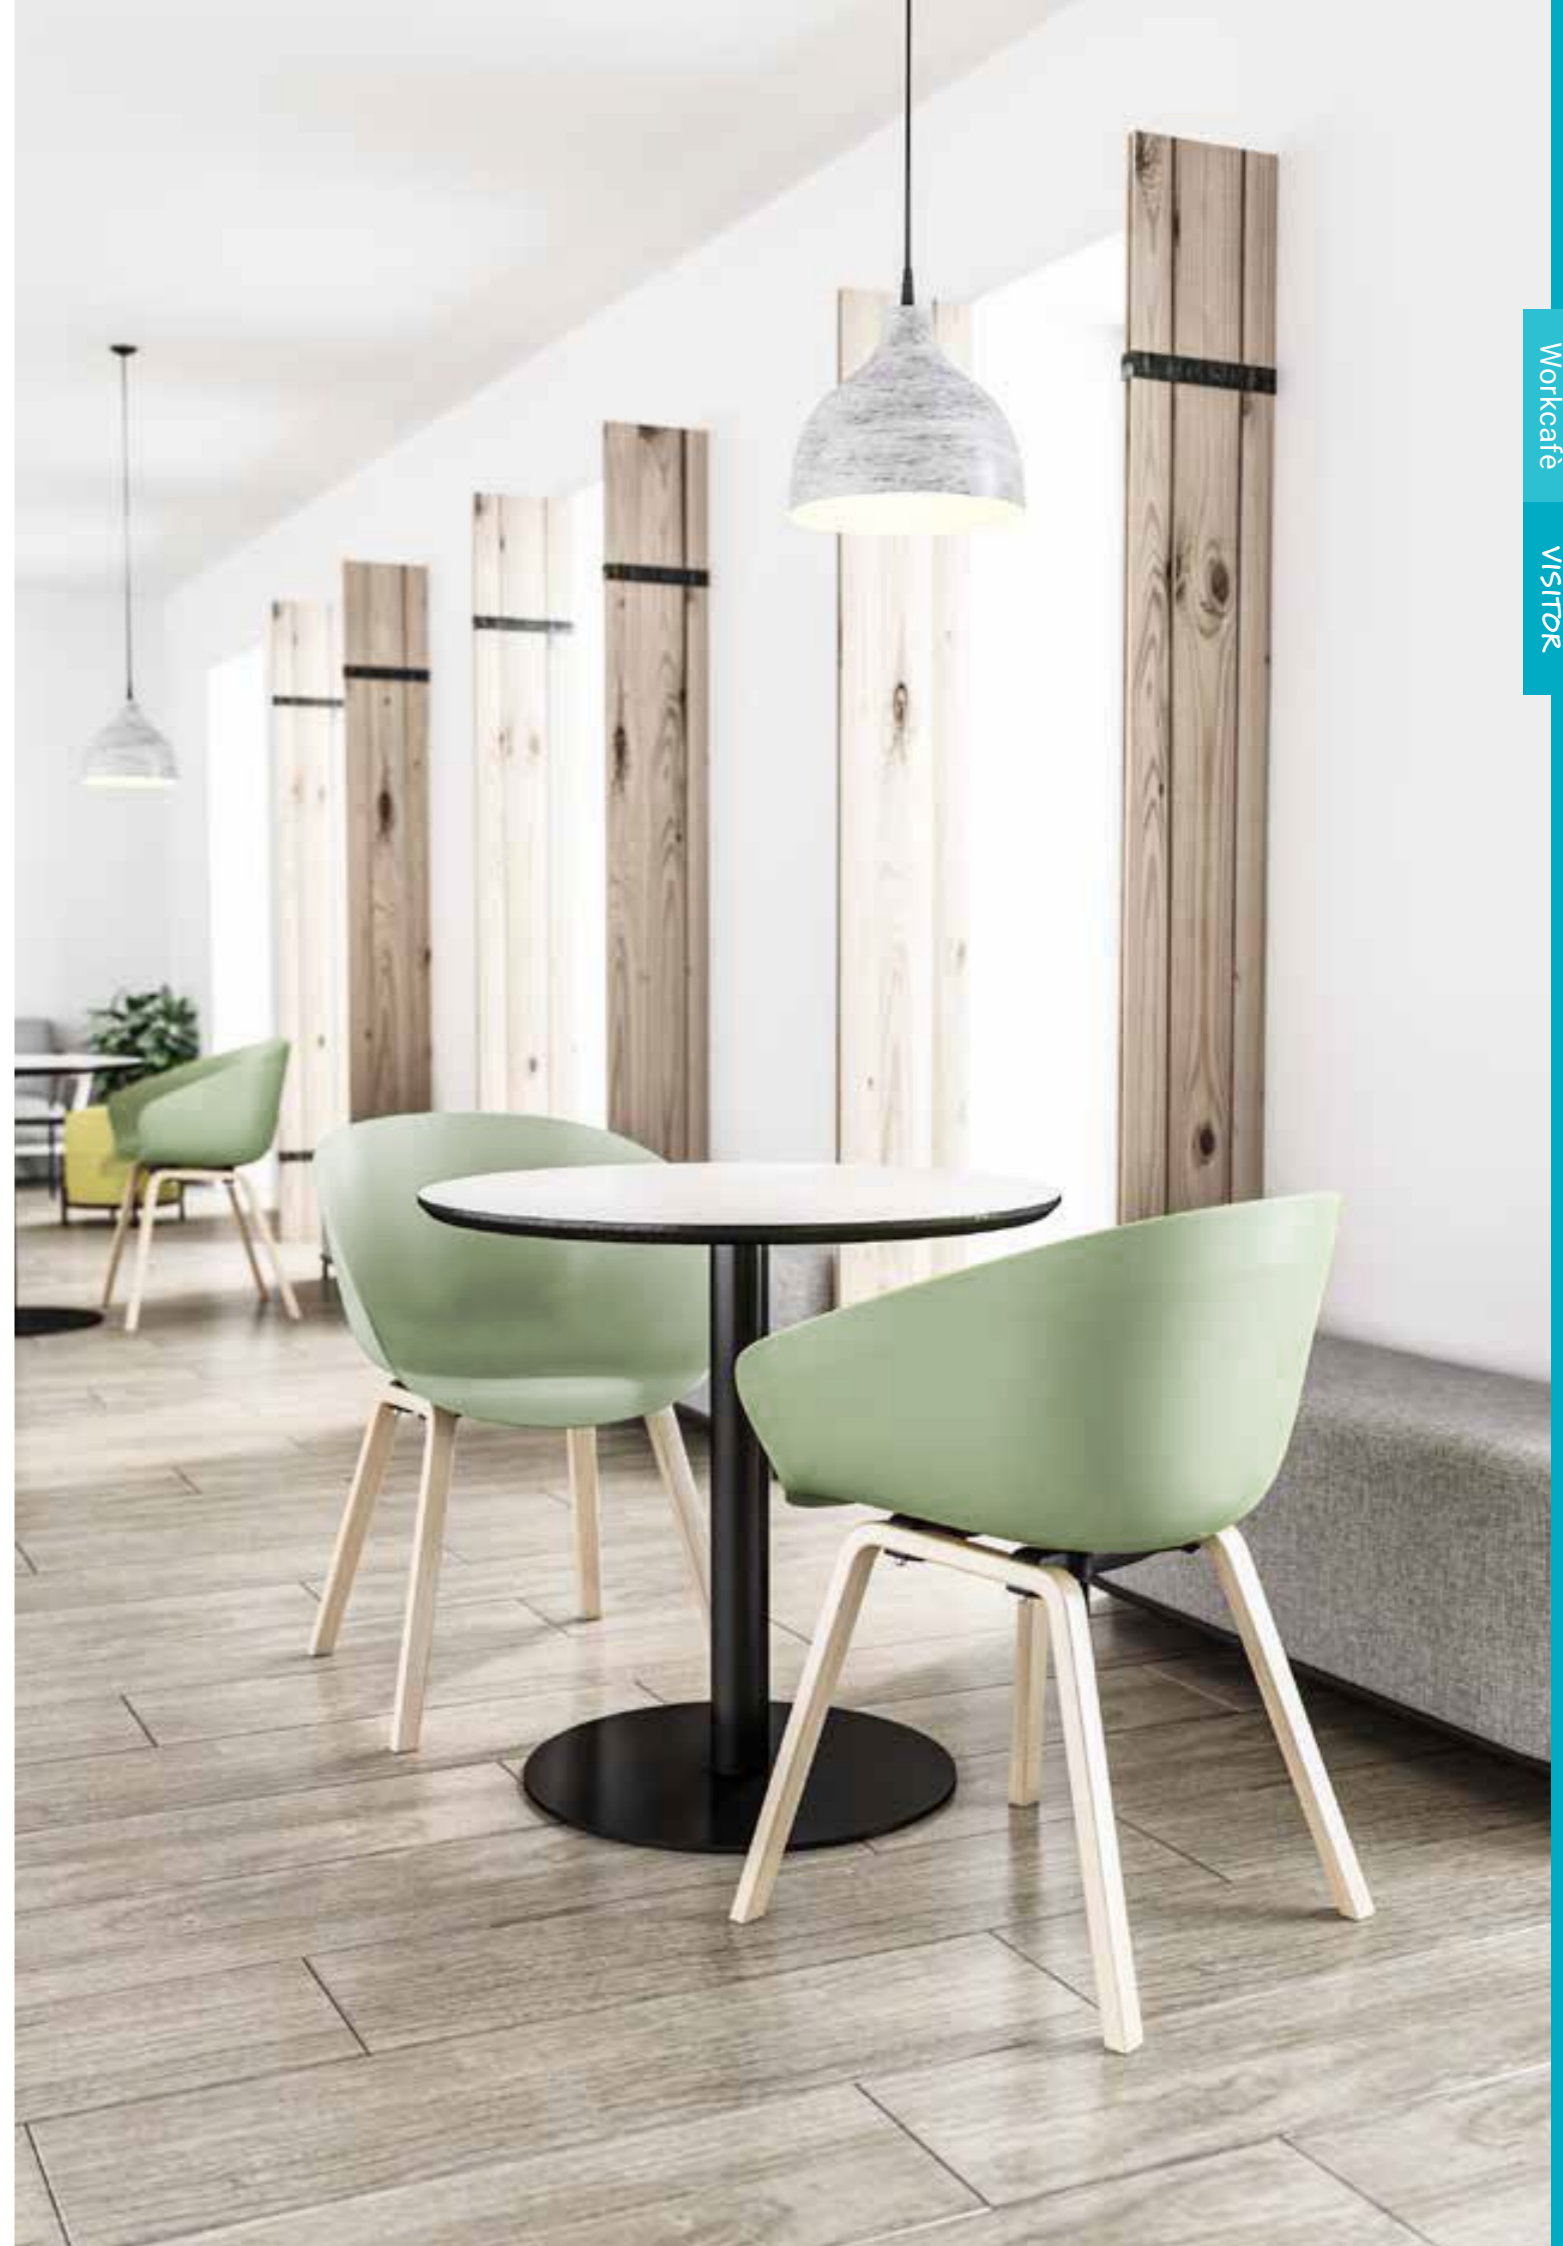

- Natural timber or black leg options.
- Two leg heights available.
- Table tops sold separately.

Leg Colour Options

TABLE LEG
BLACK

TABLE LEG
TIMBER

Tall Leg Height (mm) 700

Short Leg Height (mm) 435

NEW

iFly