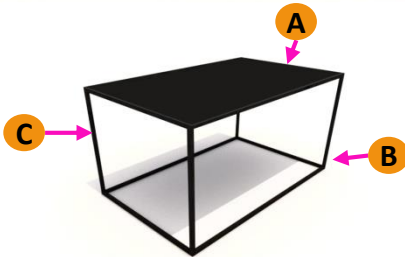

*Laptop not included

A – Durable scratch resistant surface

B – Elegant solid rod frame.

C – Open foot space area.

Laptop Table

LA - 1 - B

Dimensions:

50cm W x 35cm D x 65cm H

Laptop Table

LA - 1 - W

Dimensions:

50cm W x 35cm D x 65cm H

A – Durable scratch resistant surface.

B – Elegant solid rod frame

C – Two sizes available

Low Table

LA - 2 - B

Dimensions:

80cm W x 50cm D x 40cm H

Low Table

LA - 2 - W

Dimensions:

80cm W x 50cm D x 40cm H

Low Table

LA - 3 - B

Dimensions:

50cm W x 50cm D x 40cm H

Low Table

LA - 3 - W

Dimensions:

50cm W x 50cm D x 40cm H