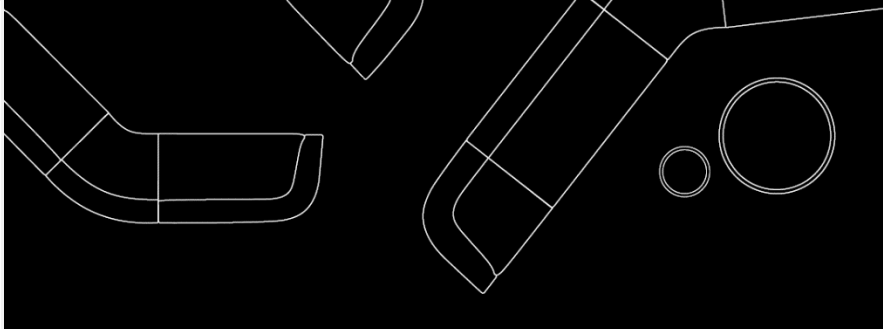

Any Colour Upholstery