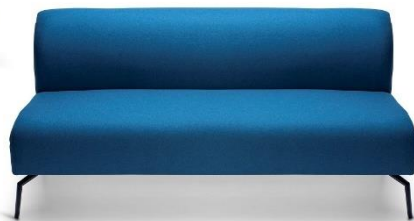

OLA Family

SEATING EXCELLENCE

OLA

Comfort with Endless Possibilities!

OLA is a family of beautiful collaborative seating with soft curving lines and luxurious comfort. High back models offer a secluded place of comfort to get away from the buzz of the open office. OLA modules are great for collaboration zones and can be configured in many different shapes to suit almost any space. OLA modules can also be joined together to create as long a setting as you want.

Choose from dual-tone Valera Grey fabric or specify your own upholstery to create the look you want.

SEATING EXCELLENCE

SEATING EXCELLENCE

VARIANTS

High Back Sofa – 1 seater

High Back Sofa – 2 seater

Low Back Sofa – 1 seater

Low Back Sofa – 2 seater

Modular Sofa – Right / Left side 2 seater

Modular Sofa – Straight 2 seater

Modular Sofa – 45 Degree Corner

Modular Sofa – Right / Left side 1 seater

SEATING EXCELLENCE

OPTIONS + FINISHES