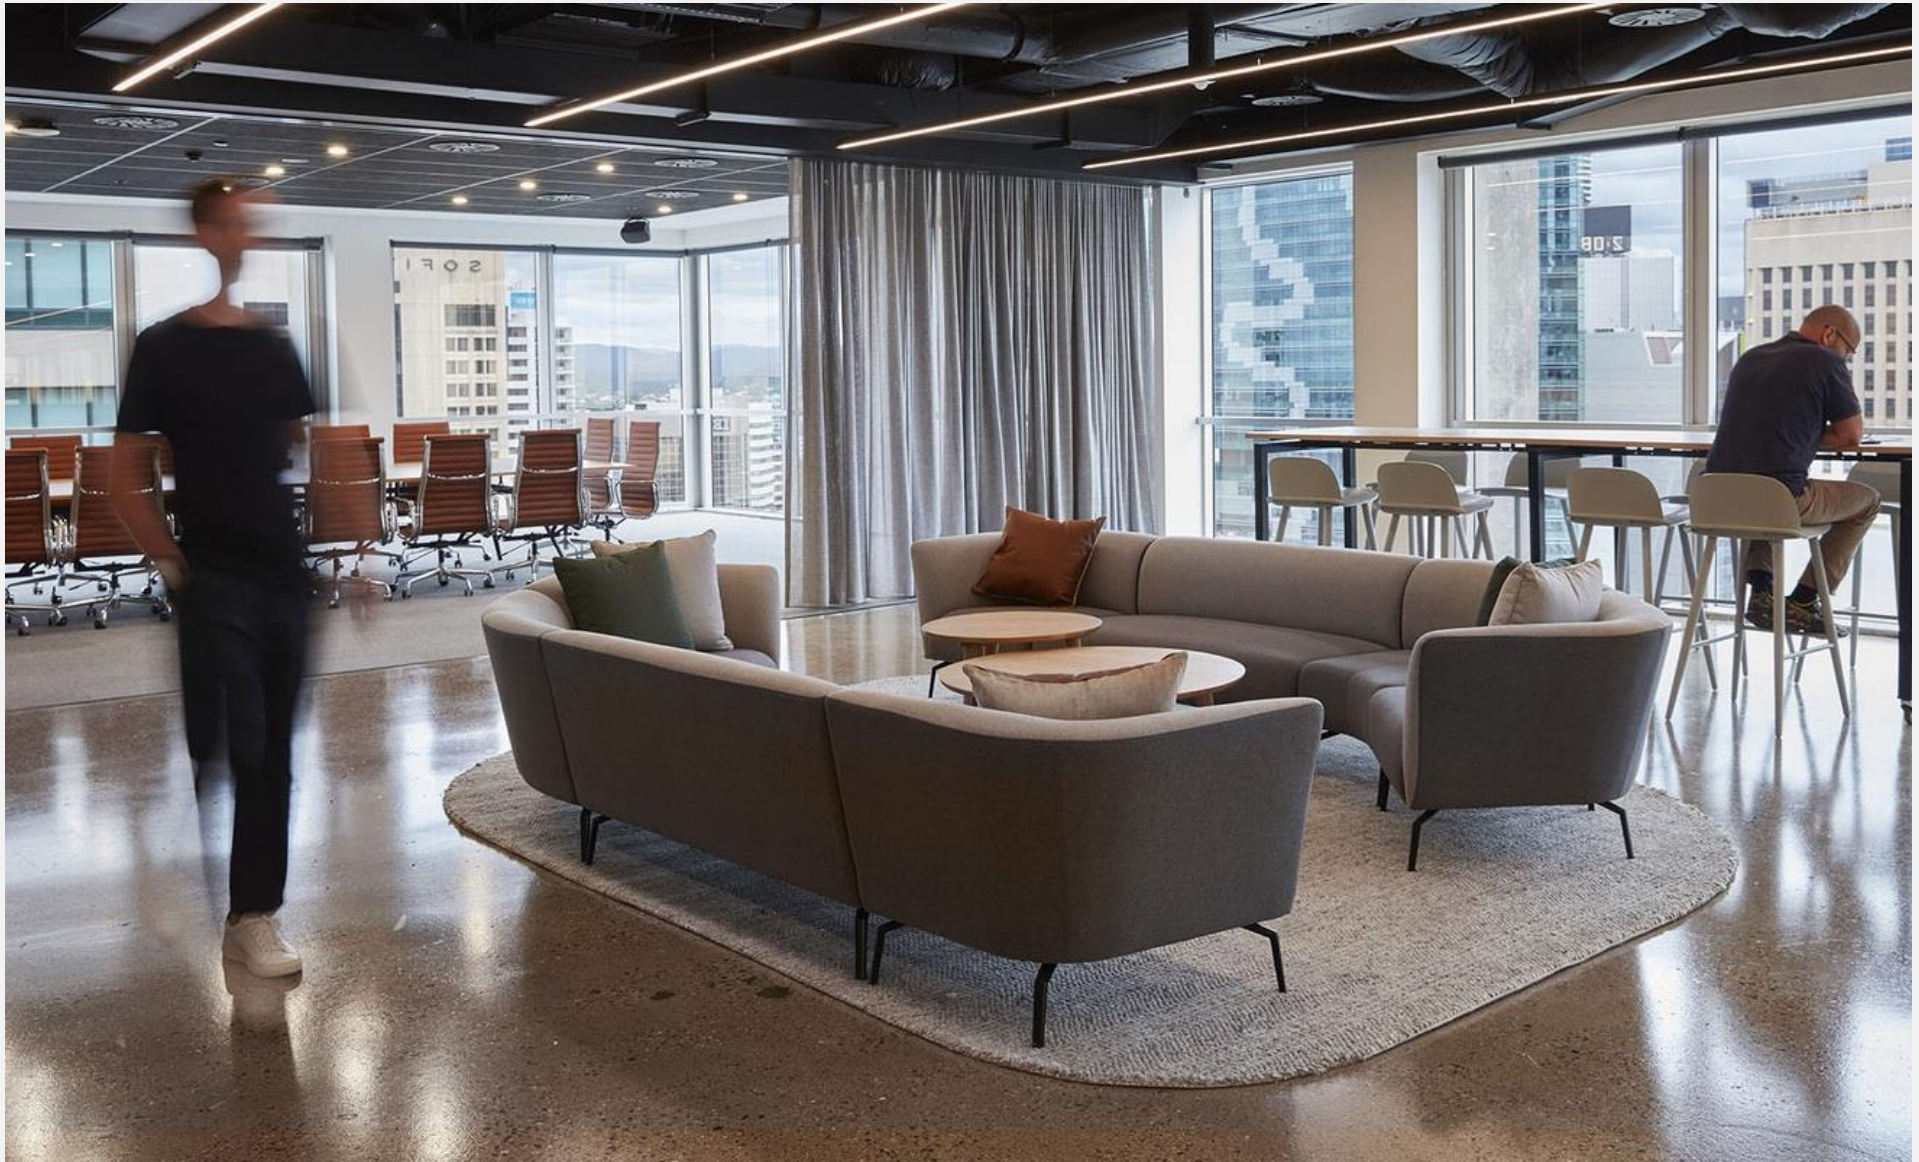

OLA Family

SEATING EXCELLENCE

OLA

Comfort with Endless Possibilities!

OLA is a family of beautiful collaborative seating with soft curving lines and luxurious comfort. High back models offer a secluded place of comfort to get away from the buzz of the open office. OLA modules are great for collaboration zones and can be configured in many different shapes to suit almost any space. OLA modules can also be joined together to create as long a setting as you want.

Choose from dual-tone Valera Grey fabric or specify your own upholstery to create the look you want.

SEATING EXCELLENCE

SEATING EXCELLENCE

VARIANTS

High Back Sofa – 1 seater

High Back Sofa – 2 seater

Low Back Sofa – 1 seater