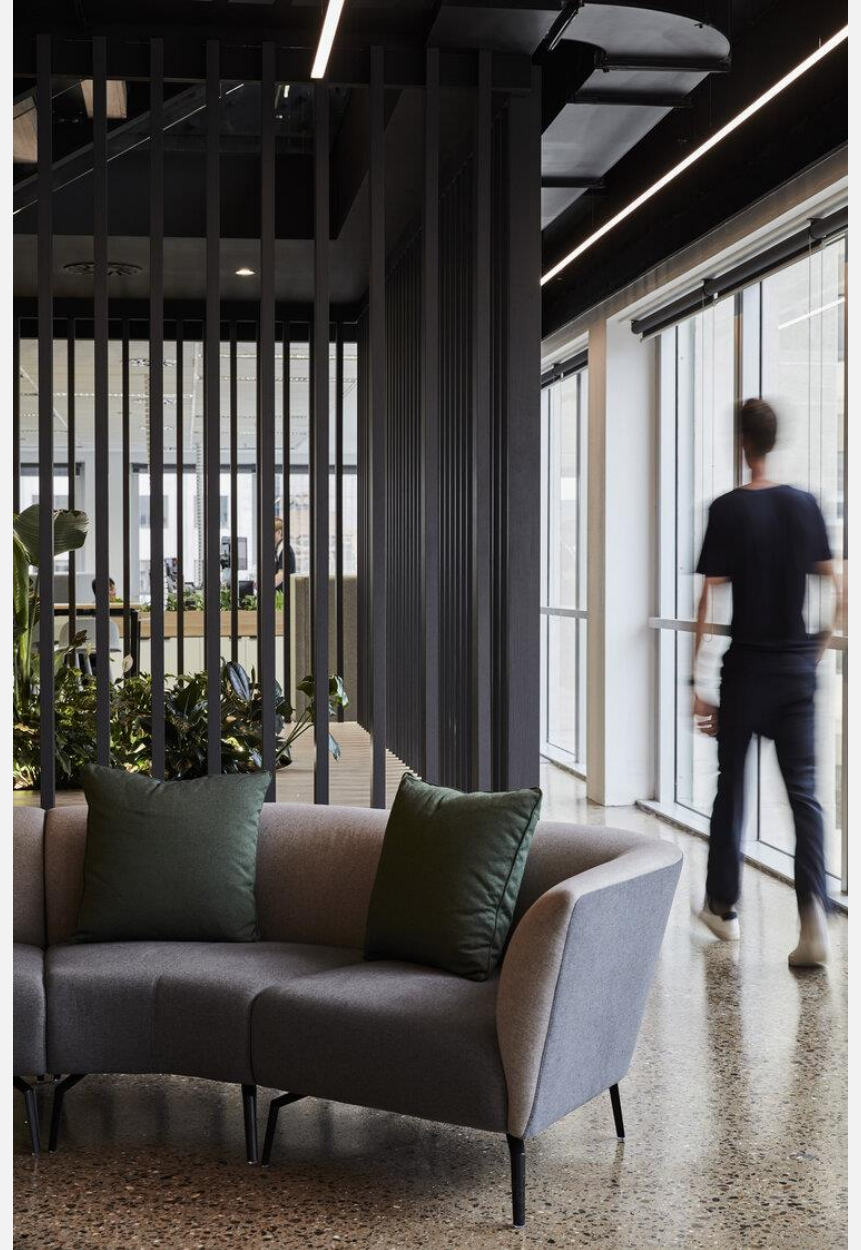

SEATING EXCELLENCE