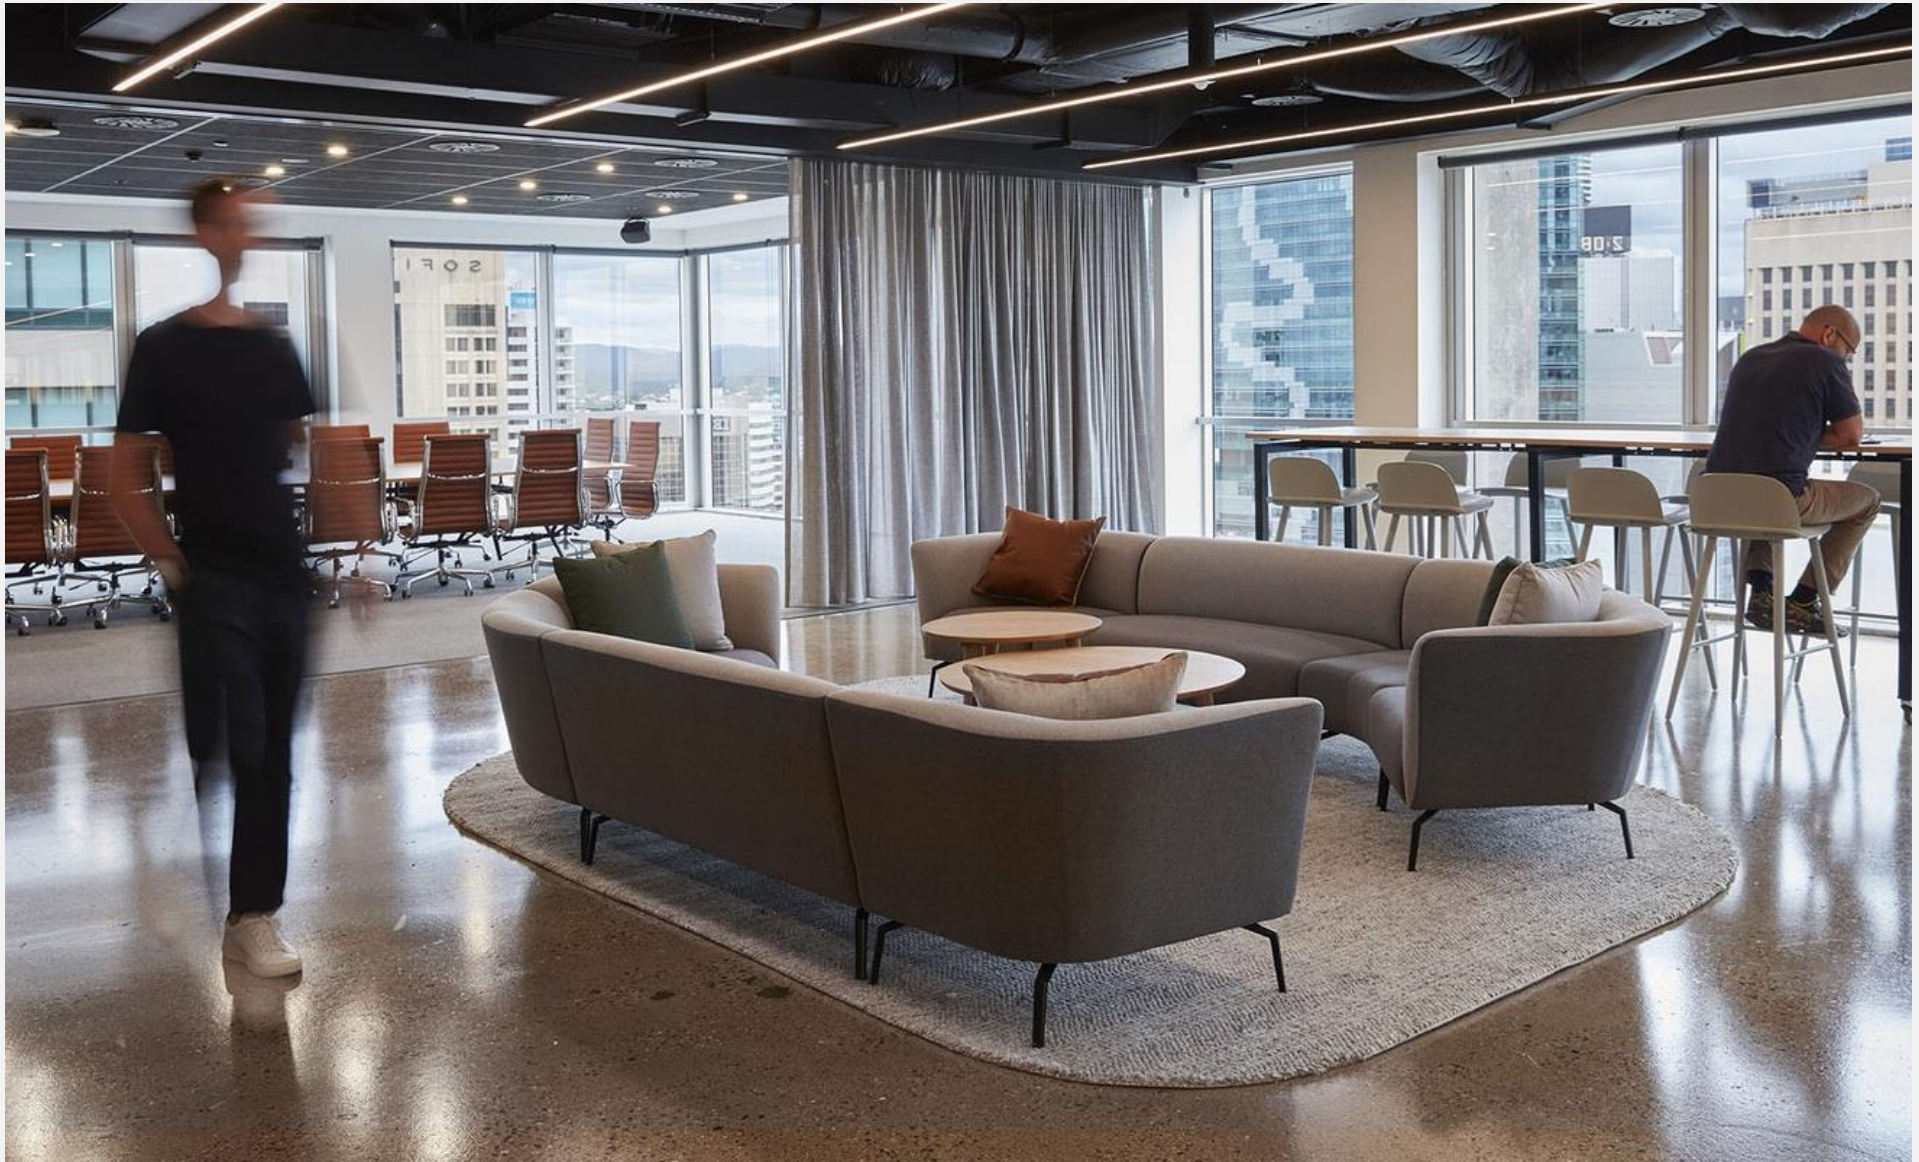

## Comfort with Endless Possibilities!

OLA is a family of beautiful collaborative seating with soft curving lines and luxurious comfort. High back models offer a secluded place of comfort to get away from the buzz of the open office. OLA modules are great for collaboration zones and can be configured in many different shapes to suit almost any space. OLA modules can also be joined together to create as long a setting as you want.

Choose from dual-tone Valera Grey fabric or specify your own upholstery to create the look you want.

---

**SEATING EXCELLENCE**

**SEATING EXCELLENCE**