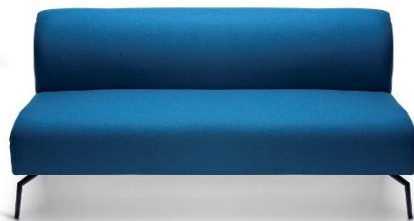

Choose from dual-tone Valera Grey fabric or specify your own upholstery to create the look you want.

---

**SEATING EXCELLENCE**

**SEATING EXCELLENCE**

# VARIANTS

High Back Sofa – 1 seater

High Back Sofa – 2 seater

Low Back Sofa – 1 seater

Low Back Sofa – 2 seater

Modular Sofa – Right / Left side 2 seater

Modular Sofa – Straight 2 seater

Modular Sofa – 45 Degree Corner

Modular Sofa – Right / Left side 1 seater

**SEATING EXCELLENCE**