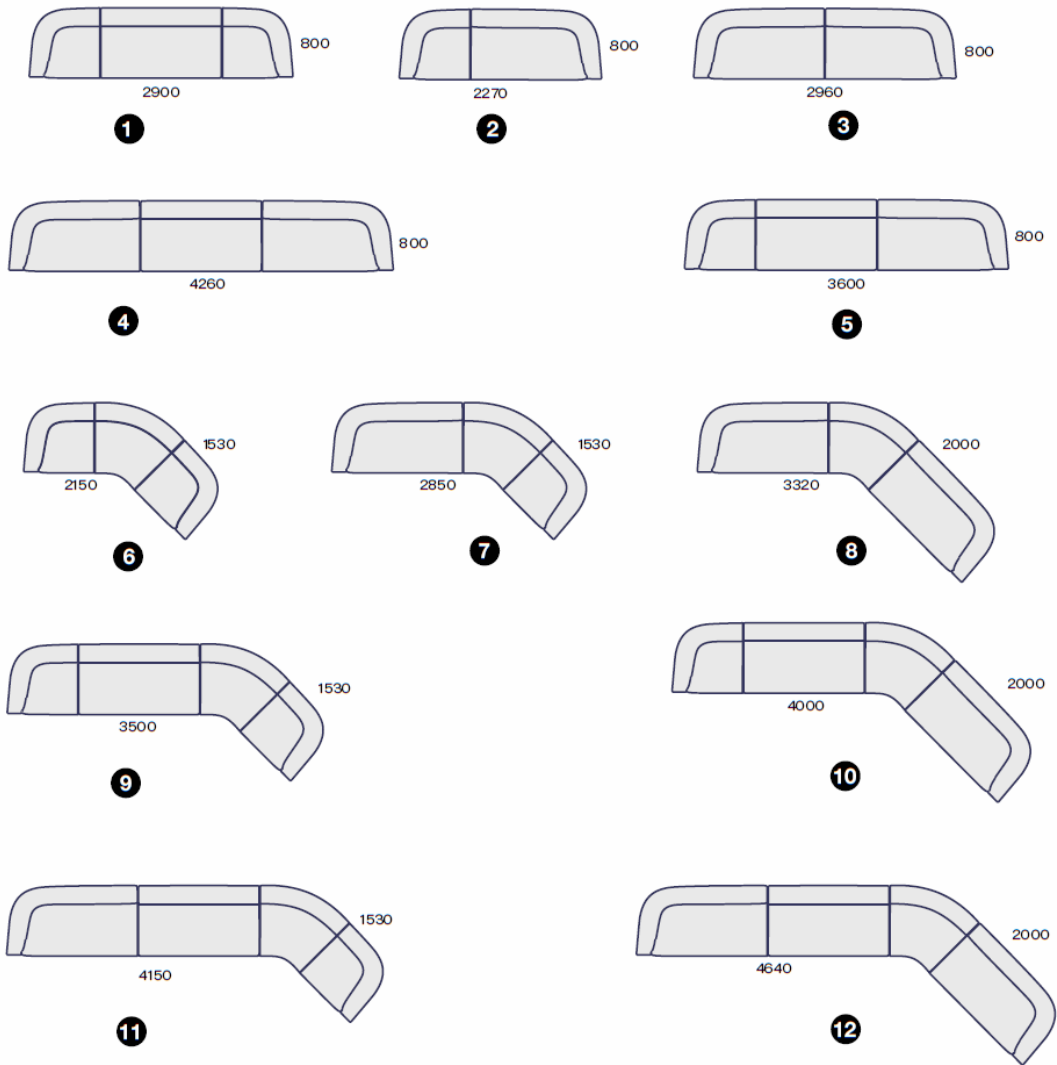

Dual Tone Upholstery – Optional