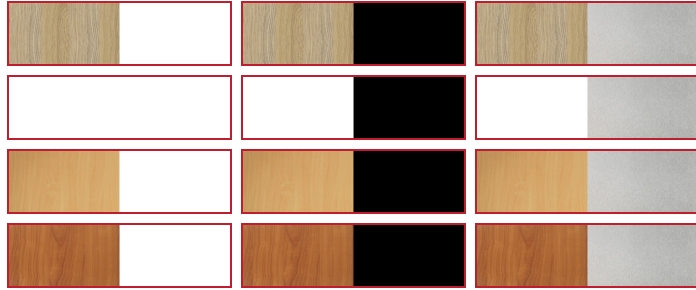

Disc Base Round Table

The disc base has a base flush to the floor, which looks good and avoids a trip hazard. With 3 base colours to match your office as well as a variety of top colours.

Available with 900 or 1200mm diameter and backed by a 5 year warranty.

Finishes:

Product Features

- Flush to the Floor Round Flat Disc Base
- E0 rated melamine board
- Available in 900mm or 1200mm Diameter Tops x 755mm H Overall
- Available in White or Black Powdercoated, or Stainless Steel Base
- Available in Natural Oak, Natural White, Beech and Cherry Top