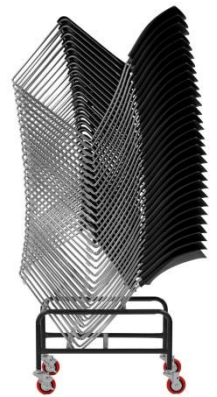

VENU

VENU

A brilliant, well-engineered, multipurpose chair - VENU is available in Black or White Polypropylene with a chrome frame and can be linked in rows with an optional discreet linking device. The seat can be upholstered allowing you to co-ordinate with any colour scheme.

VENU is very comfortable and the PP seat version stacks up to 35 high on a trolley and 12 high on the floor. The upholstered seat version stacks 6 high on the floor and up to 18 on trolley.

VENU

features + options

Optional Linking Device

Very Strong, Solid Rod Sled Base Frame

140 KG
WEIGHT CAPACITY

Anti-microbial Premium Foam

FEATURES – PP VERSION

Stackable 12 on floor/up to 35 on trolley
Very Strong, Solid Rod Sled Base Frame
Chrome Frame
Bumpers Under Seat

FEATURES – UPHOLSTERED VERSION

As per PP Version plus:
Stackable 6 on floor/up to 18 on trolley
Premium Grade Fire Retardant Foam

OPTIONS

Black PP finish
White PP finish
Linking
Chair Trolley

Fabric, Vinyl or Leather to Selection