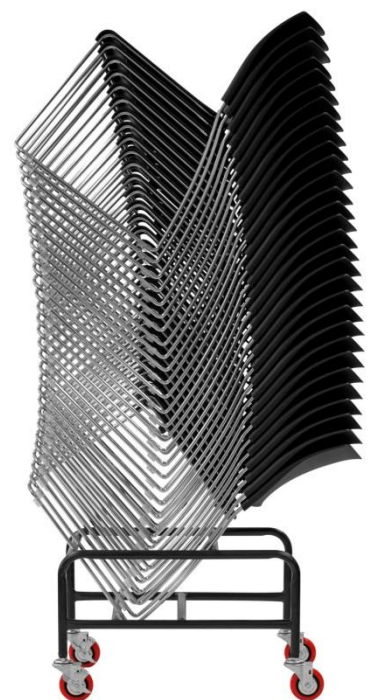

VENU

VENU

A brilliant, well-engineered, multipurpose chair - VENU is available in Black or White Polypropylene with a chrome frame and can be linked in rows with an optional discreet linking device. The seat can be upholstered allowing you to co-ordinate with any colour scheme.

VENU is very comfortable and the PP seat version stacks up to 35 high on a trolley and 12 high on the floor. The upholstered seat version stacks 6 high on the floor and up to 18 on trolley.

VENU

features + options

Optional Linking Device

Very Strong, Solid Rod Sled Base Frame

140 KG
WEIGHT CAPACITY

Anti-microbial Premium Foam

FEATURES – PP VERSION

Stackable 12 on floor/up to 35 on trolley
Very Strong, Solid Rod Sled Base Frame
Chrome Frame
Bumpers Under Seat

FEATURES – UPHOLSTERED VERSION

As per PP Version plus:
Stackable 6 on floor/up to 18 on trolley
Premium Grade Fire Retardant Foam

OPTIONS

Black PP finish
White PP finish
Linking
Chair Trolley

Fabric, Vinyl or Leather to Selection