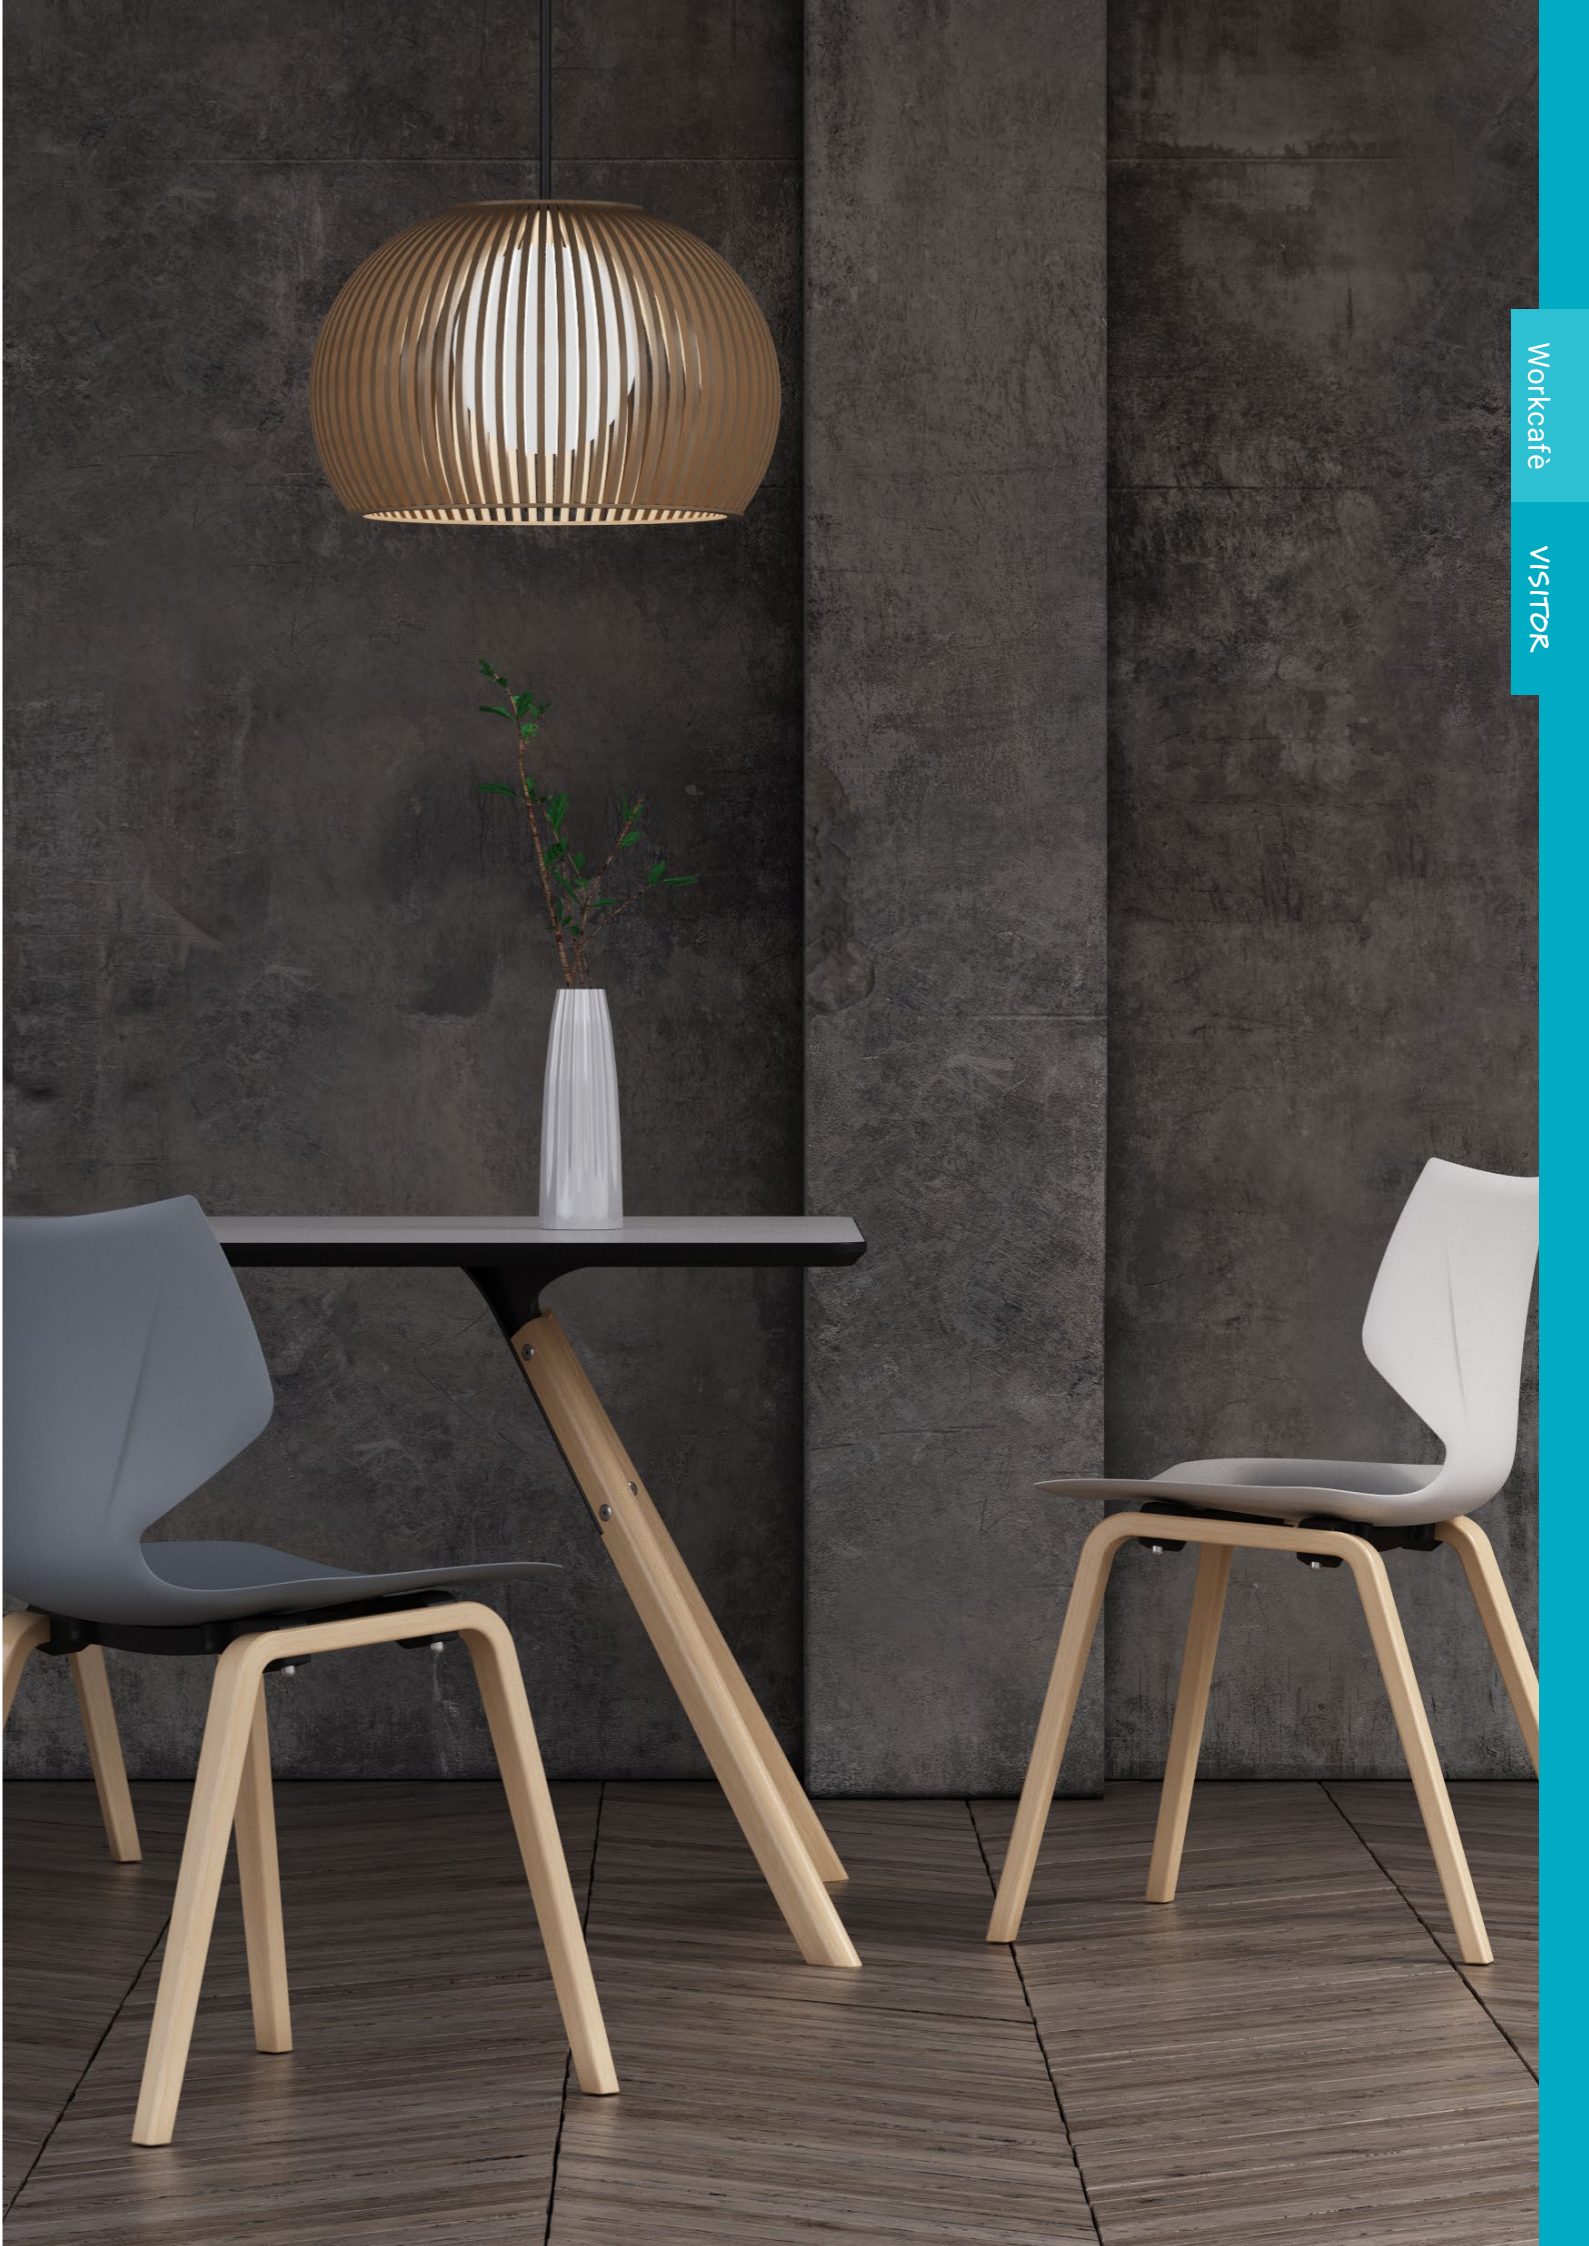

NEW

Basket

CS WorkCafe products offer effective solutions for a modern culture driven workplace. Designed by Dutch Designer, the Basket is a stylish versatile seating solution for today's modern environment. Ideal for use in WorkCafe, hospitality, break out areas and meeting rooms.

TABLE LEG BLACK

TABLE LEG TIMBER

Tall Leg Height (mm)	700
Short Leg Height (mm)	435

NEW

Weave

CS WorkCafe products offer effective solutions for a modern culture driven workplace. The Weave is a modern designed chair featuring a textured moulded polypropylene shell. Ideal for WorkCafe, hospitality and breakout areas.