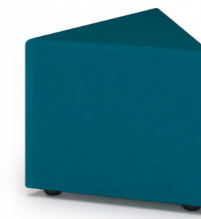

Triangular Ottomans

Triangle (mm)	600W
Honeycomb (mm)	450, 600, 900 diameter
Pie (mm)	485W
Seat Heights (mm)	450

TRIANGLE
600