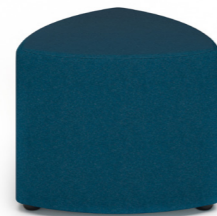

Ottomans

Versatile, contemporary and multi-functional. An Ottoman is a great addition to any office, educational institute, breakout and informal area. Limited by your imagination, shapes and size options are almost endless.

CUSTOMISE YOUR OTTOMAN – See p.56 for base options, comes standard with plastic guides

CHOOSE YOUR FABRIC – See p.84 for fabric suggestions
Your choice of any fabric, leather, vinyl, healthcare treated and eco-friendly fabrics

Straight Ottomans

Cube (mm)	450 x 450
Box (mm)	600 x 600 1200W x 450D 1500W x 600D 1800W x 600D 2100W x 600D 1800W x 750D
Seat Heights (mm)	450

Pebble Ottomans

Pebble (mm)	450, 600, 900 or 1200W
Seat Heights (mm)	450

PEBBLE
600

Circular Ottomans

Drum (mm)	450 diameter
Round (mm)	600W or 900W
Robot	500W, 750W or 900W
Seat Heights (mm)	450

Triangular Ottomans

Triangle (mm)	600W
Honeycomb (mm)	450, 600, 900 diameter
Pie (mm)	485W
Seat Heights (mm)	450

Other Ottomans

Clover	850 diameter
Cut Snake	1280W x 450D
Seat Heights (mm)	450

SOFT

SOFT