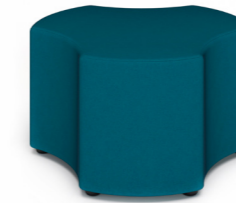

ROBOT
750

Triangular Ottomans

Triangle (mm)	600W
Honeycomb (mm)	450, 600, 900 diameter
Pie (mm)	485W
Seat Heights (mm)	450

TRIANGLE
600

HONEYCOMB
600

PIE
485

Other Ottomans

Clover	850 diameter
Cut Snake	1280W x 450D
Seat Heights (mm)	450