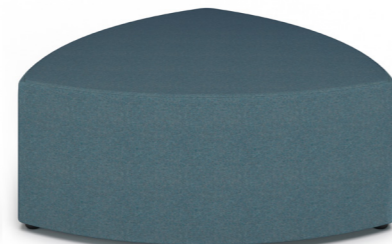

PEBBLE
1200

Circular Ottomans

Drum (mm)	450 diameter
Round (mm)	600W or 900W
Robot	500W, 750W or 900W
Seat Heights (mm)	450