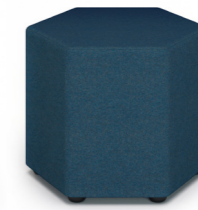

HONEYCOMB
600