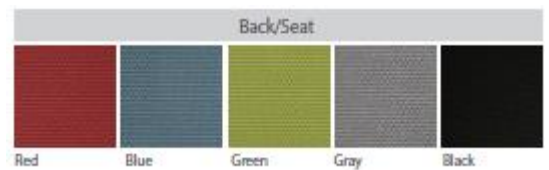

## OPTIONS

- No Arms
- Multi Directional Adjustable Armrests
- Flare Fixed Armrests
- Seat Depth Adjustment
- Polished Aluminium Hi Arch Base
- Black or White Frame & Base

Selected Upholstery Colours as below: