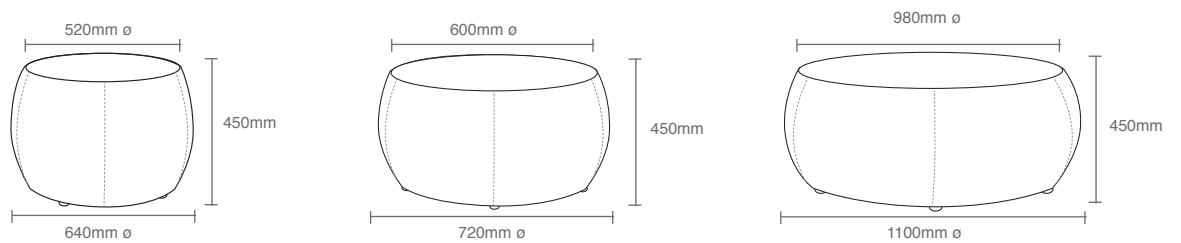

Konfurb  
**Halo Series**

**Product Codes**

KON740-A (small)  
 KON740-B (medium)  
 KON740-C (large)

**Specifications**

**Guarantee**  
 5 years  
**Indicative Weight Rating**  
 120kg (per module)  
**Indicative Sitting Hours**  
 8+

**Features**

- Superior 80mm 35/230 FR foam
- Strong durable inner construction
- Plastic glides

**Options**

- Customer specified fabric
- Aluminium D-ring for easy manoeuvrability

**Dimensions (MM)**

**Small:**  
 Seat size: 520ø  
 Seat height: 450  
 Overall: 640w x 640d x 450h

**Medium:**  
 Seat size: 600ø  
 Seat height: 450  
 Overall size: 720w x 720d x 450h

**Large:**  
 Seat size: 980ø  
 Seat height: 450  
 Overall: 1100w x 1100d x 450h

**Fabric Meterage**  
 (1.5m wide)