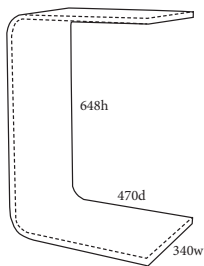

Konfurb Link Table

Product Codes

Natural
KON144-WD

Black
KON144-WD3

Specifications

Guarantee

5 years

Indicative Weight Rating

Dimensions (MM)

Link Upright Table:
Overall - 340w x 470d x 648h

Link Occasional table:
Overall - 648w x 340d x 470h

Natural Beech
Upright table

Black Stained
Occasional table