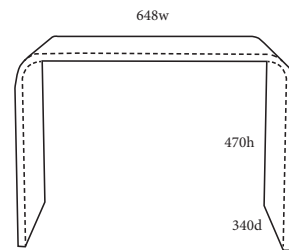

Dimensions (MM)

Link Upright Table:
Overall - 340w x 470d x 648h

Link Occasional table:
Overall - 648w x 340d x 470h

Natural Beech
Upright table

Black Stained
Occasional table