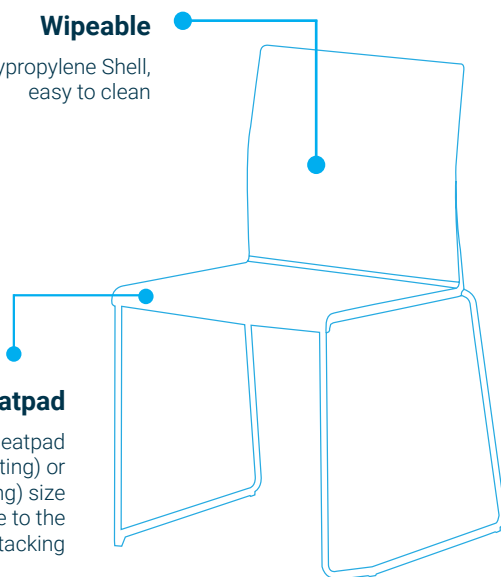

Features

- High Density Stacker
- Technopolymer Shell
- Black or White Sled base
- Wipeable
- Seat-pad in your preferred fabric
- Stacks 20 high on floor
- Stacks up to 50 on trolley (No Seatpad)

The Range

Artesia - Black

Seatpad - Wide / Meeting

Artesia - White

Seatpad - Narrow / Stacking

Shell & Sled

Black and White (In Stock now), Brick*, Pearl Grey*, Lime*, Mineral Grey* and Pale Blue* available Indent only.

** Minimum order quantities apply for Indent colours*

ARTESIA

Wipeable

Polypropylene Shell,
easy to clean

Optional Seatpad

Upholstered seatpad
- wide (for meeting)
- narrow (for stacking)
size to avoid damage to the
fabric when stacking

Dimensions (mm)

Back Size	Seat Height	Overall Height
440W x 370H	450H	540W x 820H

In Stock

Indent Only

Shell & Sled

Black and White (In Stock now), Brick*, Pearl Grey*, Lime*, Mineral Grey* and Pale Blue* available Indent only.