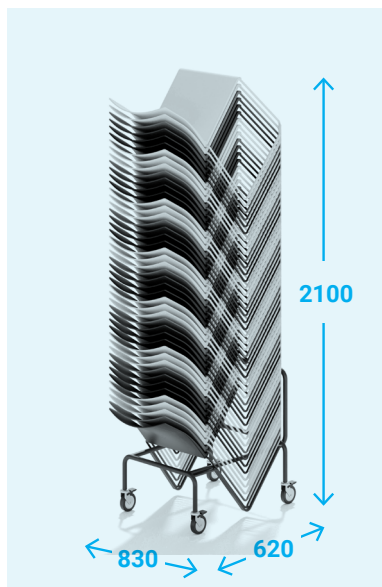

Dimensions (mm)

Back Size	Seat Height	Overall Height
440W x 370H	450H	540W x 820H

In Stock

Indent Only

Shell & Sled

Black and White (In Stock now), Brick*, Pearl Grey*, Lime*, Mineral Grey* and Pale Blue* available Indent only.

* Minimum order quantities apply for Indent colours

Stacking Trolley

The technical characteristics of Artesia Trolley are also reflected in its stackability, reaching 20 on the ground and 50 on a trolley (in this case with a maximum height of 2100mm).