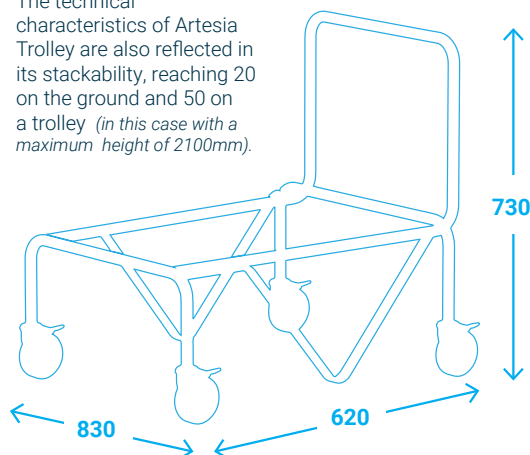

Dimensions (mm)

Back Size	Seat Height	Overall Height
440W x 370H	450H	540W x 820H

In Stock

Indent Only

Shell & Sled

Black and White (In Stock now), Brick*, Pearl Grey*, Lime*, Mineral Grey* and Pale Blue* available Indent only.

* Minimum order quantities apply for Indent colours

Stacking Trolley

The technical characteristics of Artesia Trolley are also reflected in its stackability, reaching 20 on the ground and 50 on a trolley (in this case with a maximum height of 2100mm).